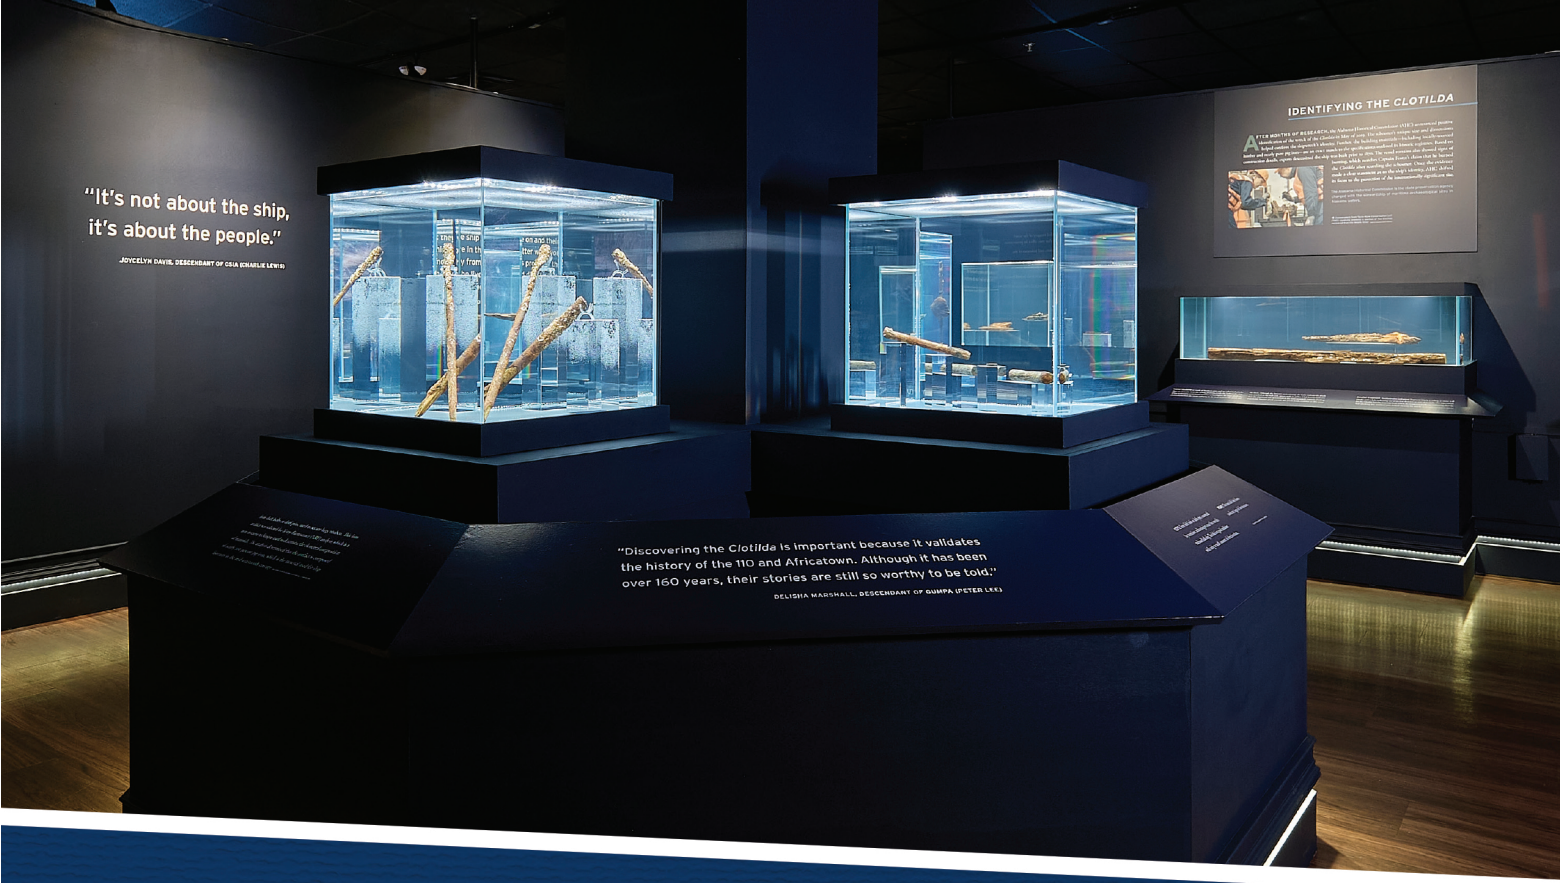

A CITY THAT EMBRACES OUR STORIED PAST TO HELP US GROW AND CELEBRATE ALL WE ARE BECOMING. COME VISIT MOBILE AND HELP US WRITE OUR NEXT CHAPTER.